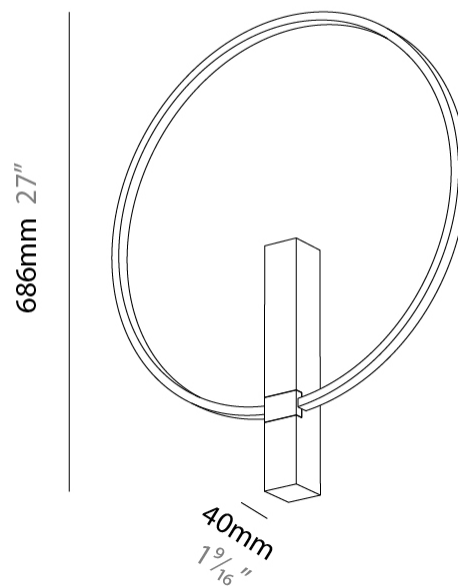

GENERAL

Series: Just Black Halo
 Partner: Prolicht
 Division: Architectural
 Installation: Surface
 Product Type: Wall Surface
 Mounting Location: Wall
 Light Distribution: Indirect

PHYSICAL

Shape: Round
 Diameter (mm): 608
 Diameter (in): 23 ¹⁵/₁₆"
 Width (mm): 40
 Width (in): 19/16
 Height (mm): 686
 Height (in): 27
 Diffuser: PMMA - Opal
 Fixture Finish: BLK
 Fixture Material: Aluminum

PROJECT _____
 TYPE _____
 SPECIFIER _____
 QUANTITY _____
 DATE _____

Ø608mm 23 ¹⁵/₁₆"

JUST BLACK HALO SURFACE

A33382-

PROJECT	_____
TYPE	_____
SPECIFIER	_____
QUANTITY	_____
DATE	_____

JUST BLACK HALO SURFACE

GENERAL

Series: Just Black Halo
 Partner: Prolicht
 Division: Architectural
 Installation: Surface
 Product Type: Wall Surface
 Mounting Location: Wall
 Light Distribution: Indirect

PHYSICAL

Shape: Round
 Diameter (mm): 808
 Diameter (in): 31 ¹³/₁₆
 Width (mm): 40
 Width (in): 19/16
 Height (mm): 883
 Height (in): 34 ³/₄
 Diffuser: PMMA - Opal
 Fixture Finish: BLK
 Fixture Material: Aluminum

PROJECT
TYPE
SPECIFIER
QUANTITY
DATE

Ø808mm 31 ¹³/₁₆ "

JUST BLACK HALO SURFACE

A33383-

PROJECT	_____
TYPE	_____
SPECIFIER	_____
QUANTITY	_____
DATE	_____

A

PROJECT

TYPE