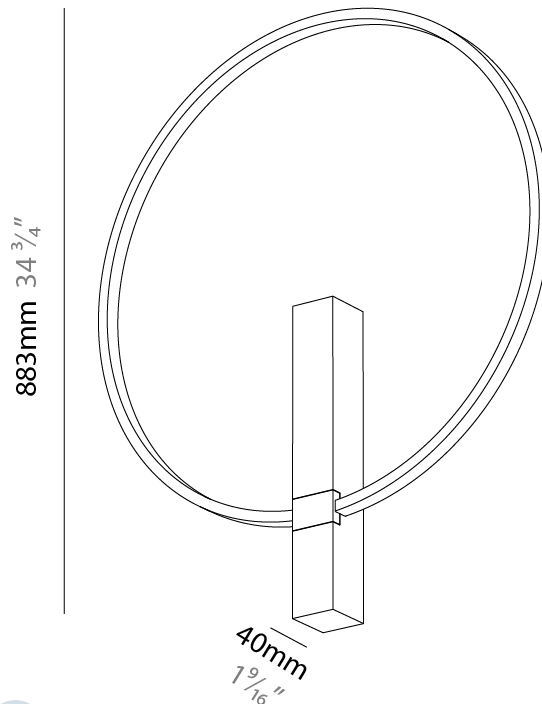

GENERAL

Series: Just Black Halo
 Partner: Prolicht
 Division: Architectural
 Installation: Surface
 Product Type: Wall Surface
 Mounting Location: Wall
 Light Distribution: Indirect

PHYSICAL

Shape: Round
 Diameter (mm): 608
 Diameter (in): 23 ¹⁵/₁₆"
 Width (mm): 40
 Width (in): 19/16
 Height (mm): 686
 Height (in): 27
 Diffuser: PMMA - Opal
 Fixture Finish: BLK
 Fixture Material: Aluminum

GENERAL

Series: Just Black Halo
 Partner: Prolicht
 Division: Architectural
 Installation: Surface
 Product Type: Wall Surface
 Mounting Location: Wall
 Light Distribution: Indirect

PHYSICAL

Shape: Round
 Diameter (mm): 808
 Diameter (in): 31 ¹³/₁₆
 Width (mm): 40
 Width (in): 19/16
 Height (mm): 883
 Height (in): 34 ³/₄
 Diffuser: PMMA - Opal
 Fixture Finish: BLK
 Fixture Material: Aluminum

PROJECT
TYPE
SPECIFIER
QUANTITY
DATE

Ø808mm 31 ¹³/₁₆ "

JUST BLACK HALO SURFACE

A33383-

PROJECT	_____
TYPE	_____
SPECIFIER	_____
QUANTITY	_____
DATE	_____

A

PROJECT

TYPE